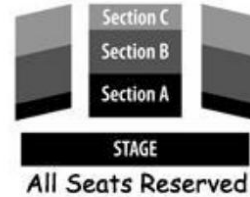

Cast Rotation Performance Dates
Fri, December 2 @ 7:30pm TWIST
Sat, December 3 @ 2:00pm DICKENS
Sat, December 3 @ 7:30pm TWIST
Sun, December 4 @ 2:00pm DICKENS
Fri, December 9 @ 7:30pm DICKENS
Sat, December 10 @ 2:00pm TWIST
Sat, December 10 @ 7:30pm DICKENS
Sun, December 11 @ 2:00pm TWIST

SCHOOL SHOWS: Performances are 9:30 AM
Thursday December 8th - Cast TBD
Friday December 9th - Cast TBD
NOT A PUBLIC PERFORMANCE - PRE RESERVED FOR SCHOOLS ONLY

Get Tickets: Online, By Phone, or at the Box Office (open 1 hour prior to each performance).

To purchase your tickets online visit www.cmtworks.org and follow the instructions on the "Tickets" page or purchase by phone call 866-973-9610 (there is a nominal $3 flat fee for phone orders). This number is for tickets only - no CMT general info. Email us @ info@cmtworks.org with non-ticket related questions. This form is available on the website.

Select tickets carefully as there are no refunds allowed. Exchanges include a $10 processing fee. Only season ticket holders have a free exchange option.