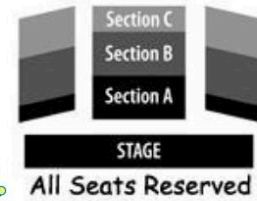

Cast Rotation Performance Dates

Fri, August 2 @ 7:30pm RED FISH
Sat, August 3 @ 2:00pm BLUE FISH
Sat, August 3 @ 7:30pm RED FISH
Sun, August 4 @ 2:00pm BLUE FISH
Fri, August 9 @ 7:30pm BLUE FISH
Sat, August 10 @ 2:00pm RED FISH
Sat, August 10 @ 7:30pm BLUE FISH
Sun, August 11 @ 2:00pm RED FISH

SCHOOL SHOWS: Performances are 9:30 AM
To date there are no school shows booked
They would be Thurs and Fri Aug 8 and 9
Will keep you posted

Get Tickets: Online, By Phone, or at the Box Office (open 1 hour prior to each performance).

To purchase your tickets online visit www.cmtworks.org and follow the instructions on the "Tickets" page or purchase by phone call 866-973-9610 (there is a nominal $3 flat fee for phone orders). This number is for tickets only - no CMT general info. Email us @ info@cmtworks.org with non-ticket related questions. This form is available on the website.

Select tickets carefully as there are no refunds allowed. Exchanges include a $10 processing fee. Only season ticket holders have a free exchange option.